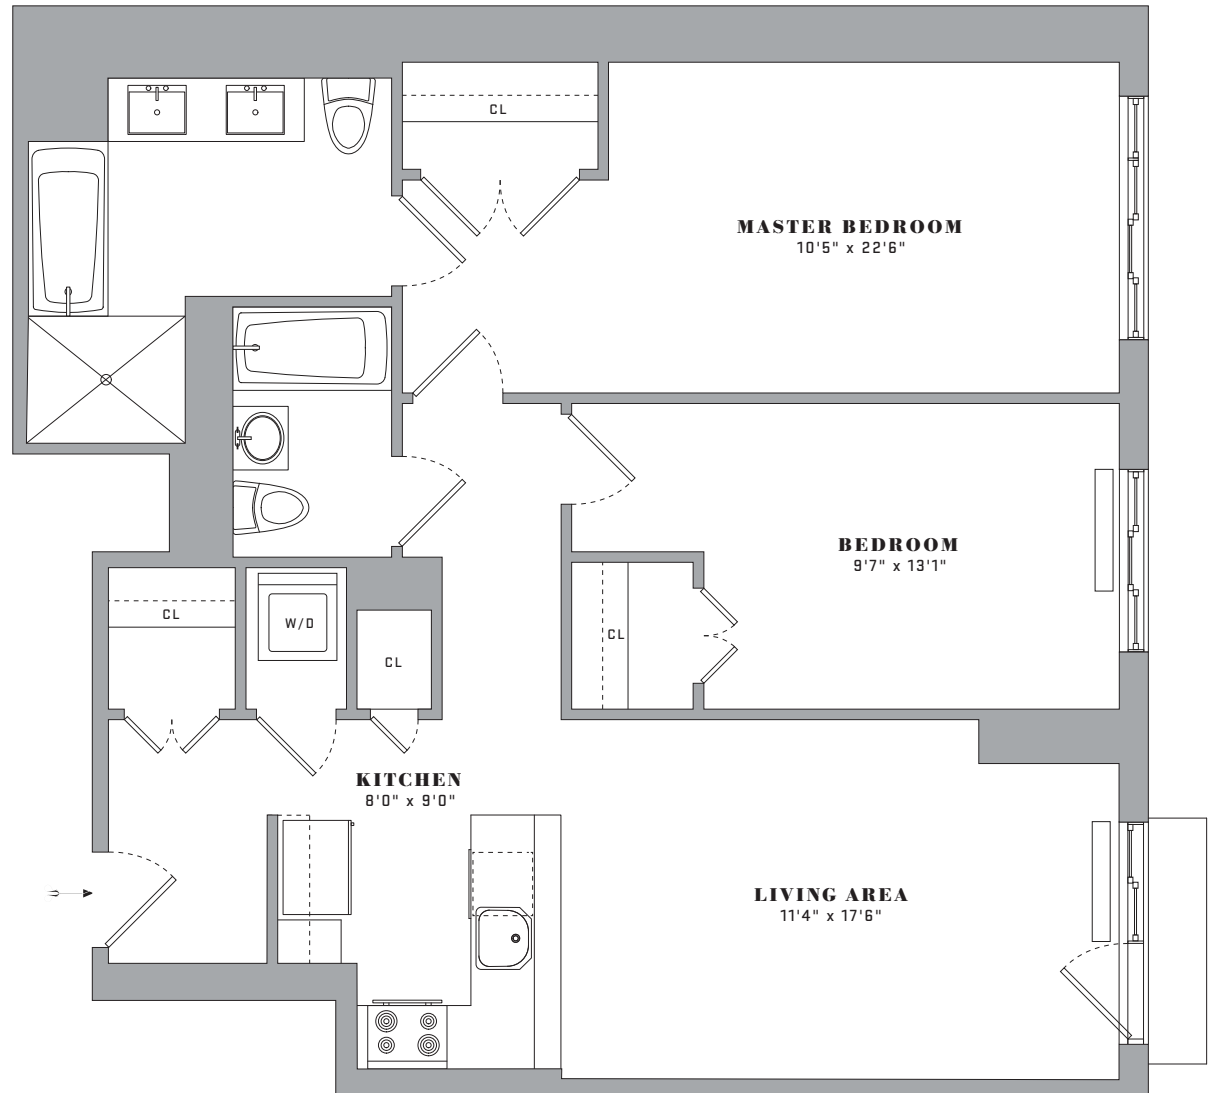

Kestrel

33 Caton Place
Brooklyn, NY 11218
(917) 685-9100

RESIDENCE 2 - 6J TWO-BEDROOM

RESIDENCE

White Oak Flooring
In-unit Maytag Washer and Dryer

KITCHEN

Grohe Faucet
Dyster Caesarstone Countertop
Whirlpool Refrigerator, Cooktop, Microwave and Dishwasher
Maytag Oven

MASTER BATH

Kohler Toilet
Hansgrohe Faucet
Kohler Sink
Hansgrohe Shower Fixtures
Wenge Oak Vanity
Silo Stone Vanity Top

SECONDARY BATH

Kohler Toilet
Hansgrohe Faucet
Duravit Washbasin
Hansgrohe Shower Fixtures

Individual apartments may contain slight modifications or variations. All dimensions are approximate.

Exclusive Leasing and Marketing by FirstService Realty NYC

FirstService
REALTY NYC