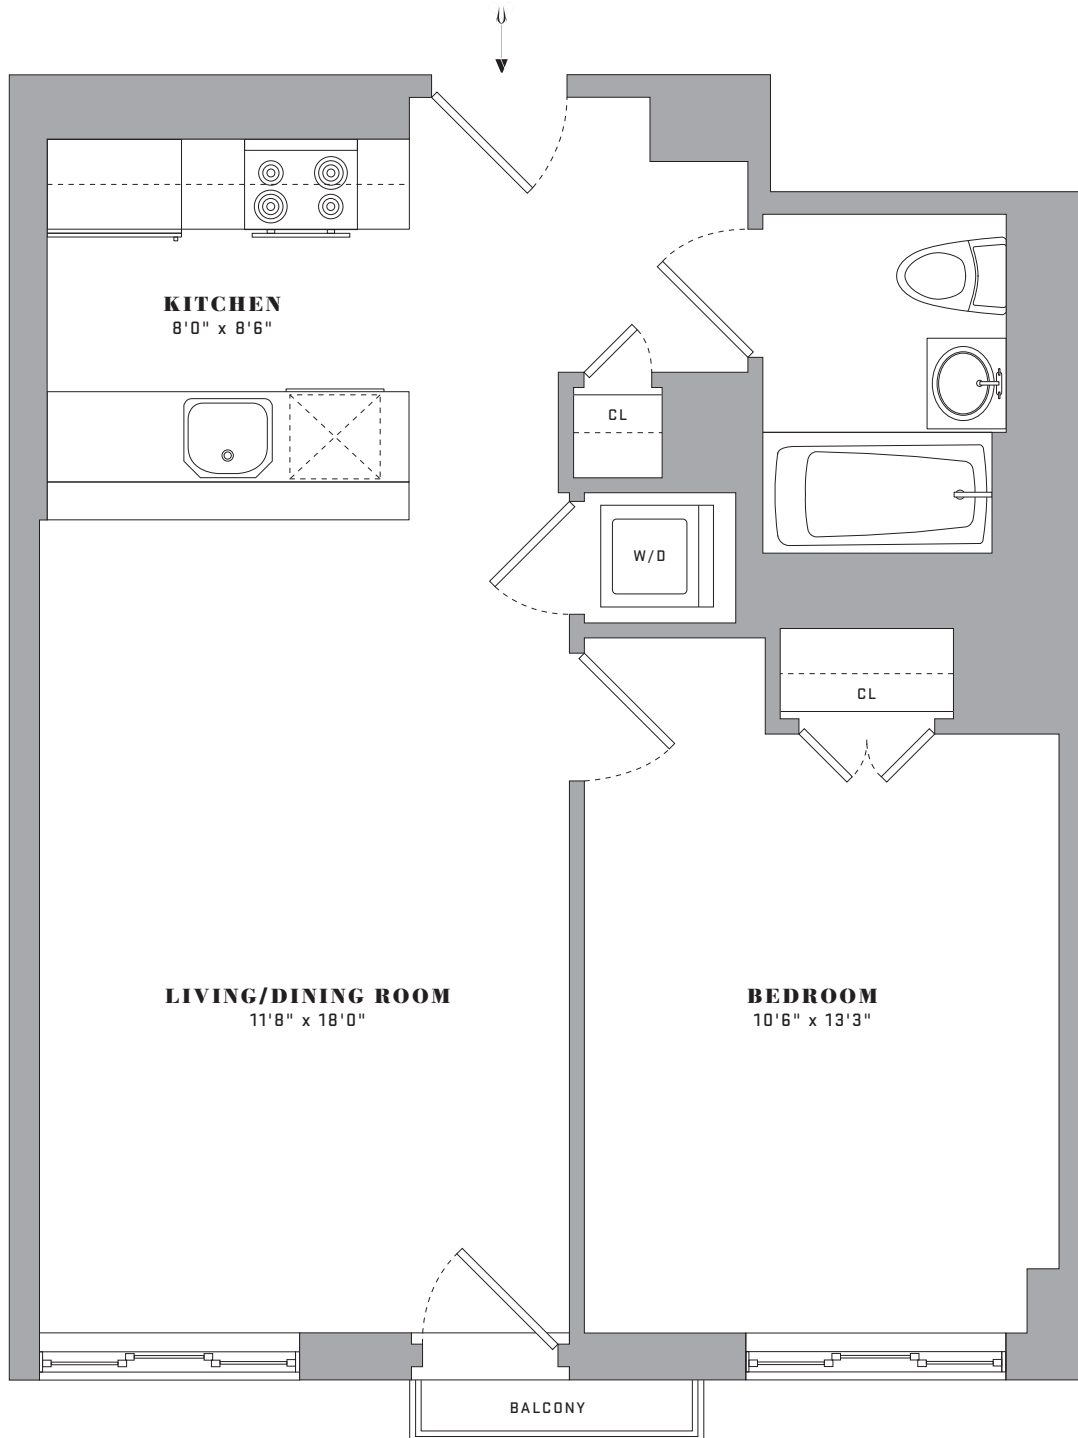

RESIDENCE 2D-6D ONE-BEDROOM

RESIDENCE

White Oak Flooring
In-unit Maytag Washer and Dryer

KITCHEN

Grohe Faucet
Dyster Caesarstone Countertop
Whirlpool Refrigerator, Cooktop, Microwave and Dishwasher
Maytag Oven

MASTER BATH

Kohler Toilet
Hansgrohe Faucet
Kohler Sink
Hansgrohe Shower Fixtures
Wenge Oak Vanity
Silo Stone Vanity Top

EXCLUSIVE MARKETING + LEASING

hpdn AGUAYO
TEAM

NOT TO SCALE